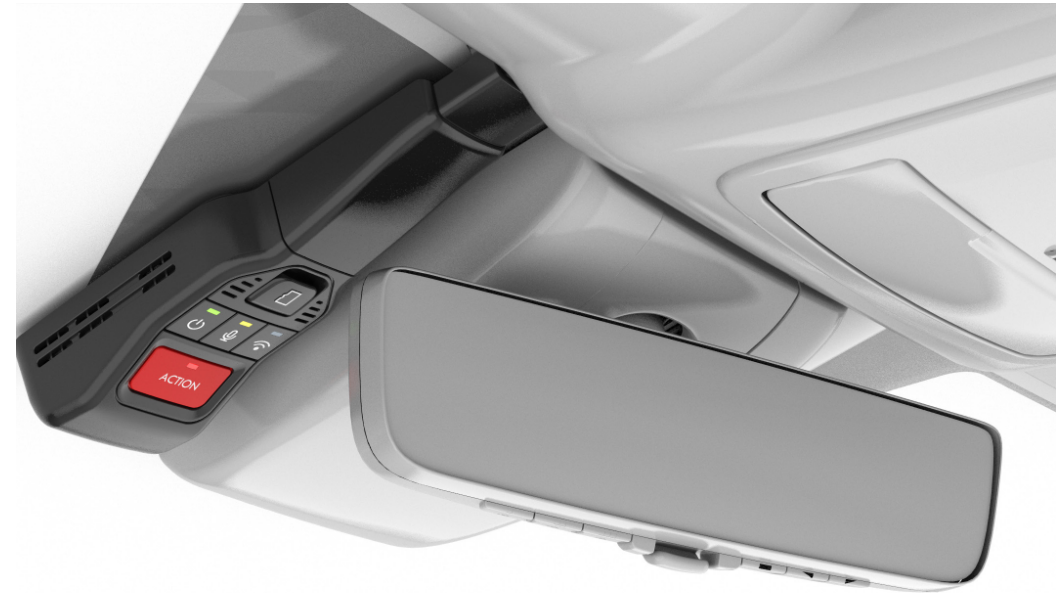

### Quick Charging Cable Package<sup>4</sup>

Automotive grade quality USB charging cables are a convenient way to have your smart devices charged while on the go.

Includes:

- 1-Apple Lightning to USB-A Cable - 3'
- 1-Apple Lightning to USB-C Cable - 3'
- 1-USB-C to USB-A Cable - 3'
- 1-USB-C to USB-C Cable - 3'

### USB Dual Power Port<sup>3</sup> (Rear Only)

Power ports provide additional capability to your vehicle giving you access and power to charge your multimedia USB devices.

- Includes two rear USB ports
- Innovative smart USB connector, either way is up
- Two fast charging 2.4A power ports
- Blue LED power status light shines through flip cap

### Universal Tablet Holder<sup>6</sup>

Compatible with virtually all multimedia devices, it holds your tablet, phone, music or video player in place.

- Installs and removes in seconds—no tools required
- Durable construction with spring-loaded arms to hold your device in place
- Adjustable pivot/tilt enables passengers to view their device at eye level

### Integrated Dashcam<sup>8</sup>

The Integrated Dashcam is designed to reliably capture video, images, sound, and location data while you operate your vehicle. It is designed to begin recording upon ignition to capture the drive, or on impact whether moving or while parked.