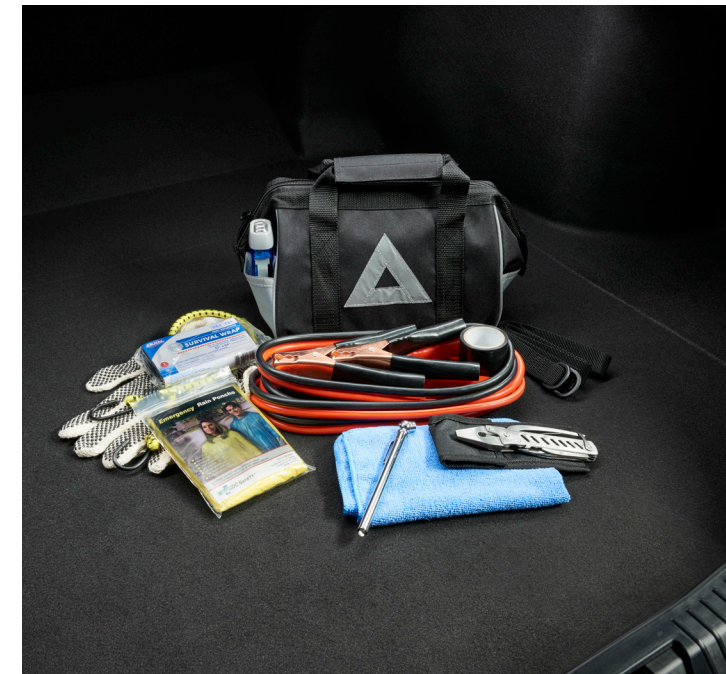

Emergency Assistance Kit

Be prepared for minor emergencies and repairs with the multi-functional emergency assistance kit.

- Includes a variety of tools, including a stainless steel pocket tool, heat-reflective emergency blanket, and flashlight