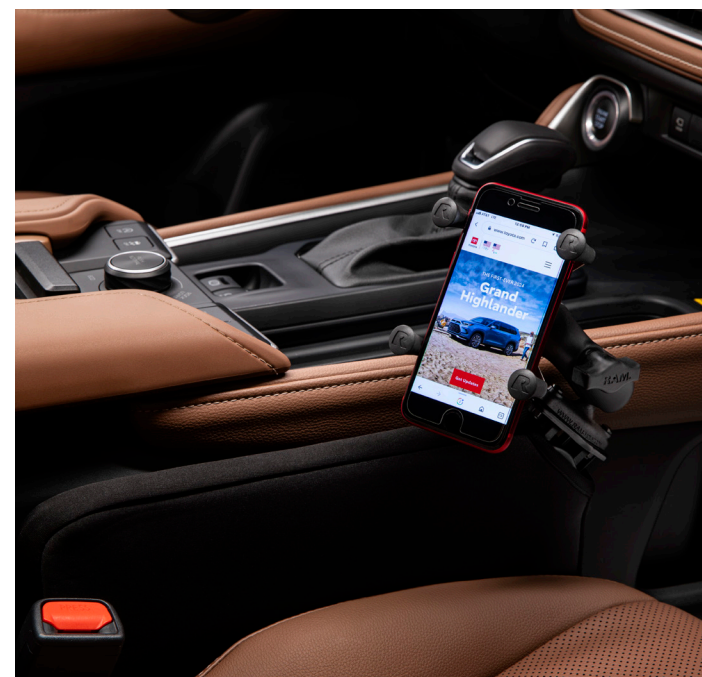

Includes:

- 1-Apple Lightning to USB-A Cable - 3'
- 1-Apple Lightning to USB-C Cable - 3'
- 1-USB-C to USB-A Cable - 3'
- 1-USB-C to USB-C Cable - 3'

Universal Tablet Holder⁶

Compatible with virtually all multimedia devices, it holds your tablet, phone, music or video player.

- Installs and removes in seconds—no tools required
- Durable construction with spring-loaded arms and adjustable pivot/tilt

Personalize your vehicle to fit any lifestyle.

Whether you're going for more adventure or more attitude, our collection of accessories in the Toyota Accessory Portfolio will take your Toyota to the next level.