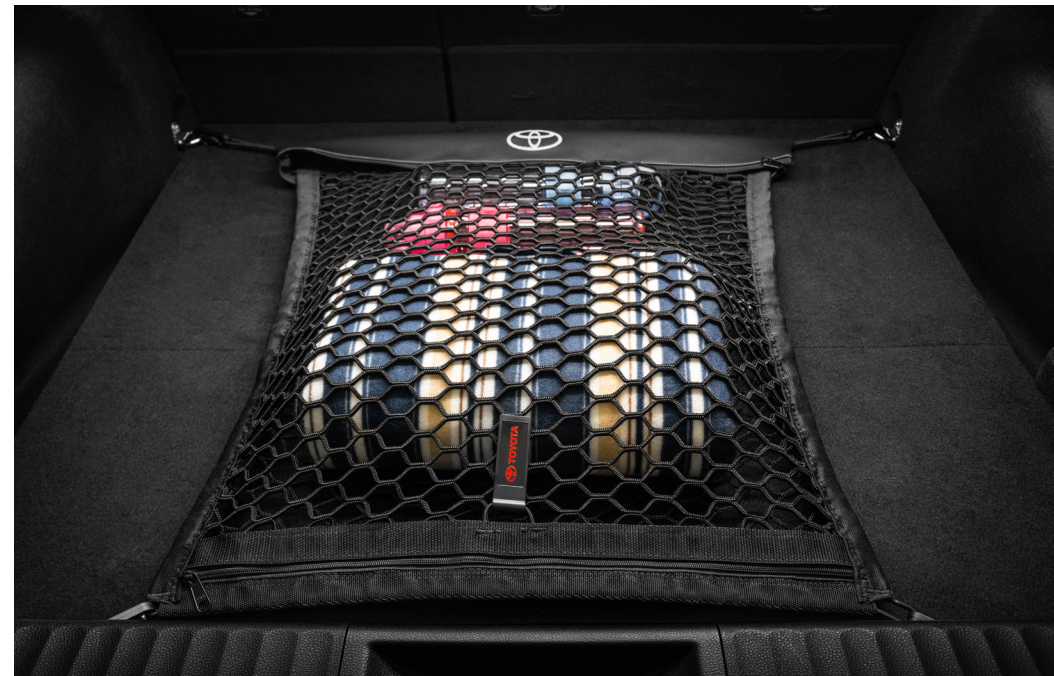

### Cargo Liner<sup>2</sup>

Help protect your cargo area with the cargo liner.

- Advanced design helps protect the cargo area and the rear-seat back
- Specially contoured to fit the cargo area
- Molded from durable, lightweight material featuring a raised Prius logo

### Carpet Cargo Mat<sup>2</sup>

The ideal solution for helping keep the cargo area looking like new.

- Helps prevent premature cargo area wear and tear
- Durable, skid-resistant backing helps keep the mat in place

### Cargo Tote<sup>2</sup>

Versatile cargo tote secures a variety of items and helps keep them in place.

- Removable divider panels help hold items upright
- Two carrying handles for easy loading and unloading
- Collapsible tote for easy storing when not in use