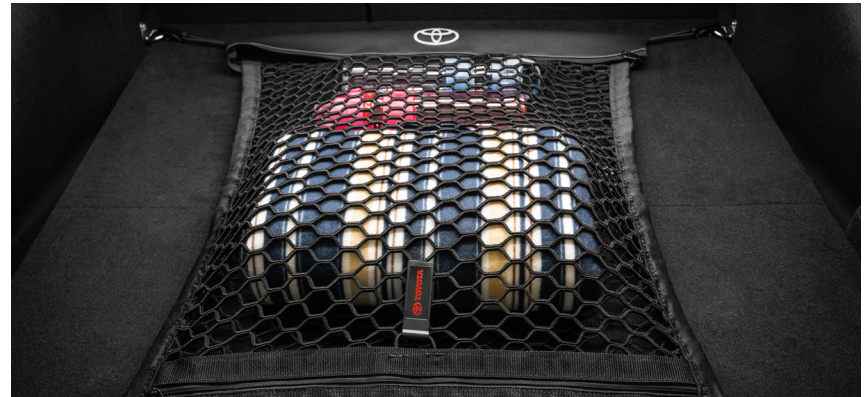

### **EXTERIOR**

Genuine Toyota Accessories are designed to optimize the already superior style of the vehicle while help making sure minor annoyances don't have the opportunity to do harm to your Prius.

### **INTERIOR**

Genuine Toyota Accessories help keep everything organized and protected, all while adding to Prius' overall great style.

- Installs and removes in seconds—no tools required
- Durable material with spring-loaded arms
- Adjustable pivot/tilt for ultimate viewing experience