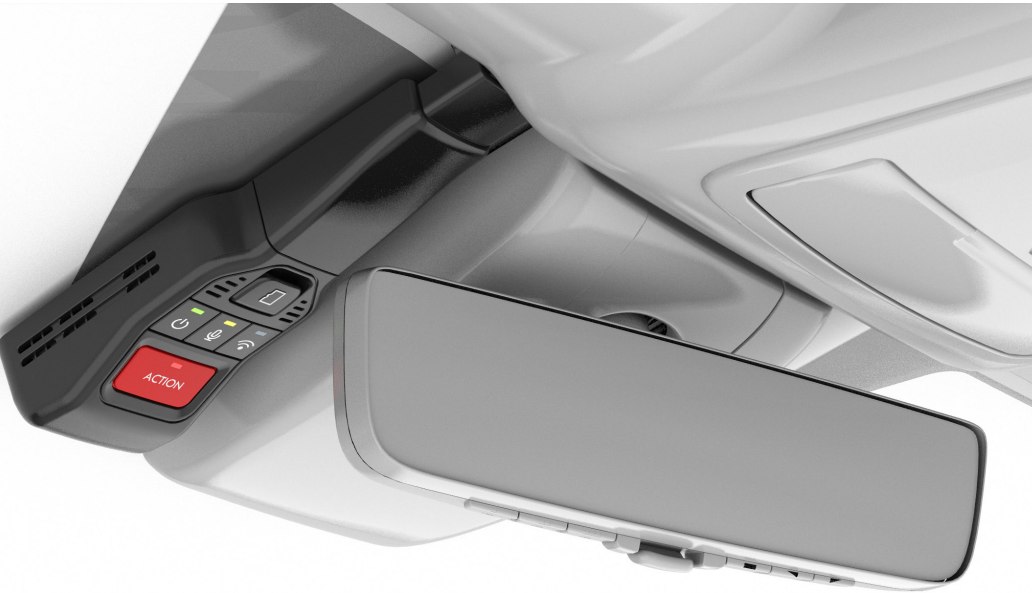

### All-Weather Floor Liners<sup>3</sup>

Engineered to precisely fit your vehicle, all-weather floor liners are made from durable, flexible, weather-resistant material that cleans easily.

- Precise injection molding uses Toyota's original vehicle design data for a perfect fit
- Includes two rear liners for more complete coverage
- Front liners feature a stylish vehicle logo
- Skid-resistant backing and driver-side quarter-turn fasteners help keep the liners in place

### Integrated Dashcam<sup>4</sup>

The Integrated Dashcam is designed to reliably capture video, images, sound, and location data while you operate your vehicle.

- It is designed to begin recording upon ignition to capture the drive, or on impact whether moving or while parked
- Playback or video download is available via the Smartphone App or PC Tool
- Once downloaded, you can also share these videos on your social media channels
- Includes a 16GB, Industrial Grade Micro SD memory card