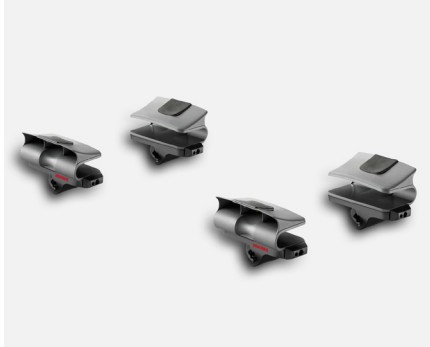

Yakima KeelOver Canoe Carrier attaches directly to the roof rack for a quick, tool-free assembly right out of the box.

PTN97-00223 MSRP: $159
4Runner TRD Pro Only, Corolla Hatchback, Highlander, Prius, RAV4, RAV4 Prime, Sequoia, Sienna, Tacoma Double Cab, Venza