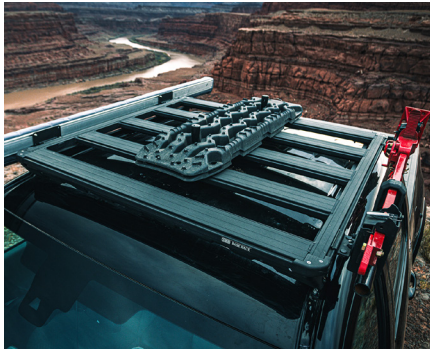

4X4 ACCESSORIES

ARB Base Rack TRED Mounting Bracket Kit is designed to help you access your recovery tracks quickly. Requires ARB Base Rack.

PTN89-89232 (Kit #1) MSRP: **$138.00**

PTN89-89233 (Kit #2) MSRP: **$190.00**
4Runner, Tacoma