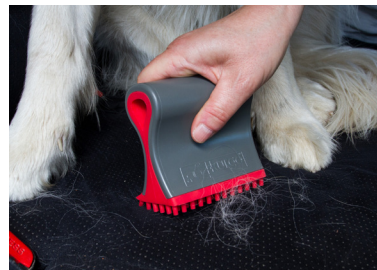

Kurgo Shed Sweeper is a must-have that controls your dog's fur wherever you find it. Use it with a rotating motion to loosen it from upholstery/clothing, a sweeping motion on carpeting or car seats, and for hard surfaces, simply use it like a whisk broom.

PTN59-8923S MSRP: $19.00
4Runner, bZ4X, Camry, Corolla, Corolla Cross, Corolla Hatchback, Toyota Crown, GR Corolla, Grand Highlander, Highlander, Mirai, Prius, RAV4, Venza