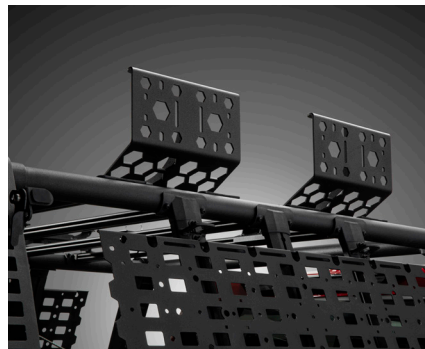

**Go Rhino<sup>®</sup> Grab Handles** that double as a rope or a strap reel and bolts to the front or rear of the XRS rack.

**PTN93-35228 MSRP: \$185.49**  
Tacoma, Tundra

**Go Rhino<sup>®</sup> XRS Awning Bracket Kit** is an offset awning mount that allows use of oversize tents without interference.