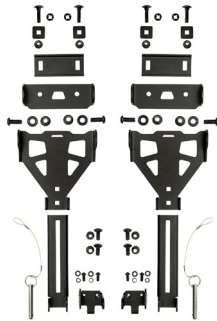

XBEDMT-002BLK Cross Bed Mount Kit for Toyota trucks. No drilling required. Locks to vehicle securely. Allows case to be removed or mounted quickly. Requires BX135 or BX225 cargo case.

PTN98-00050 MSRP: **$259.95**
Tacoma, Tundra