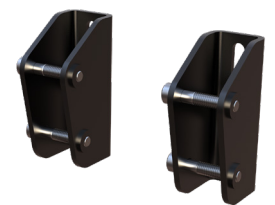

The **Kammok Crosswing Vertical Bracket Kit** mounts the Crosswing to any vertical surface. Ideal for overland bed bars, platform racks, roof top tents, and more.

PTN0B-00163 MSRP: $39.95
Sienna, Tundra, Tacoma, Highlander, Grand Highlander, Sequoia, RAV4, RAV4 Prime, Corolla Cross, 4Runner, Venza