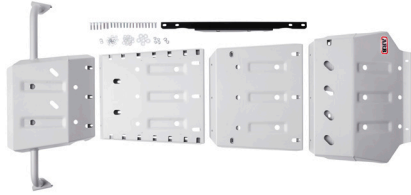

4X4 ACCESSORIES

ARB Under Vehicle Protection (UVP) panels are designed to give protection to vital underbody components including steering, engine oil pan, transmission and transfer case.

PTN89-35120 MSRP: $1,166.00
Tacoma