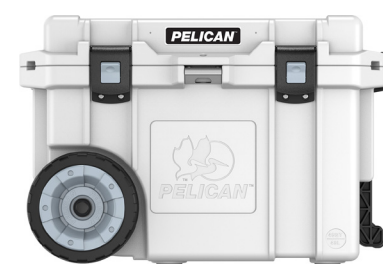

Pelican 45QT Elite Wheeled Cooler is designed for you, for whatever the adventure.
Exterior Dimensions: 29.66 x 20.00 x 19.25 in
PTN98-00150 (Tan), **PTN98-00155** (White),
PTN98-00153 (Graphite) MSRP: **$449.95**
All Trucks & SUVs