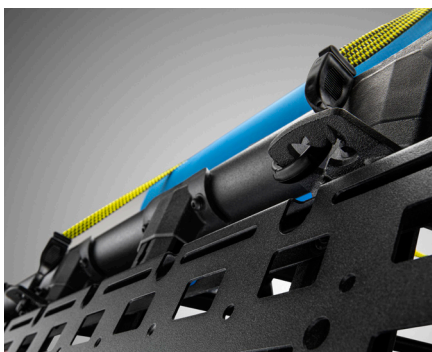

Go Rhino® 4-CORE Rhino Tie-Downs are handy for ropes or bungee cords and fit on any 4-CORE slotted rail for maximum adjustment and use.

PTN93-3522D MSRP: $60.69
Tacoma, Tundra