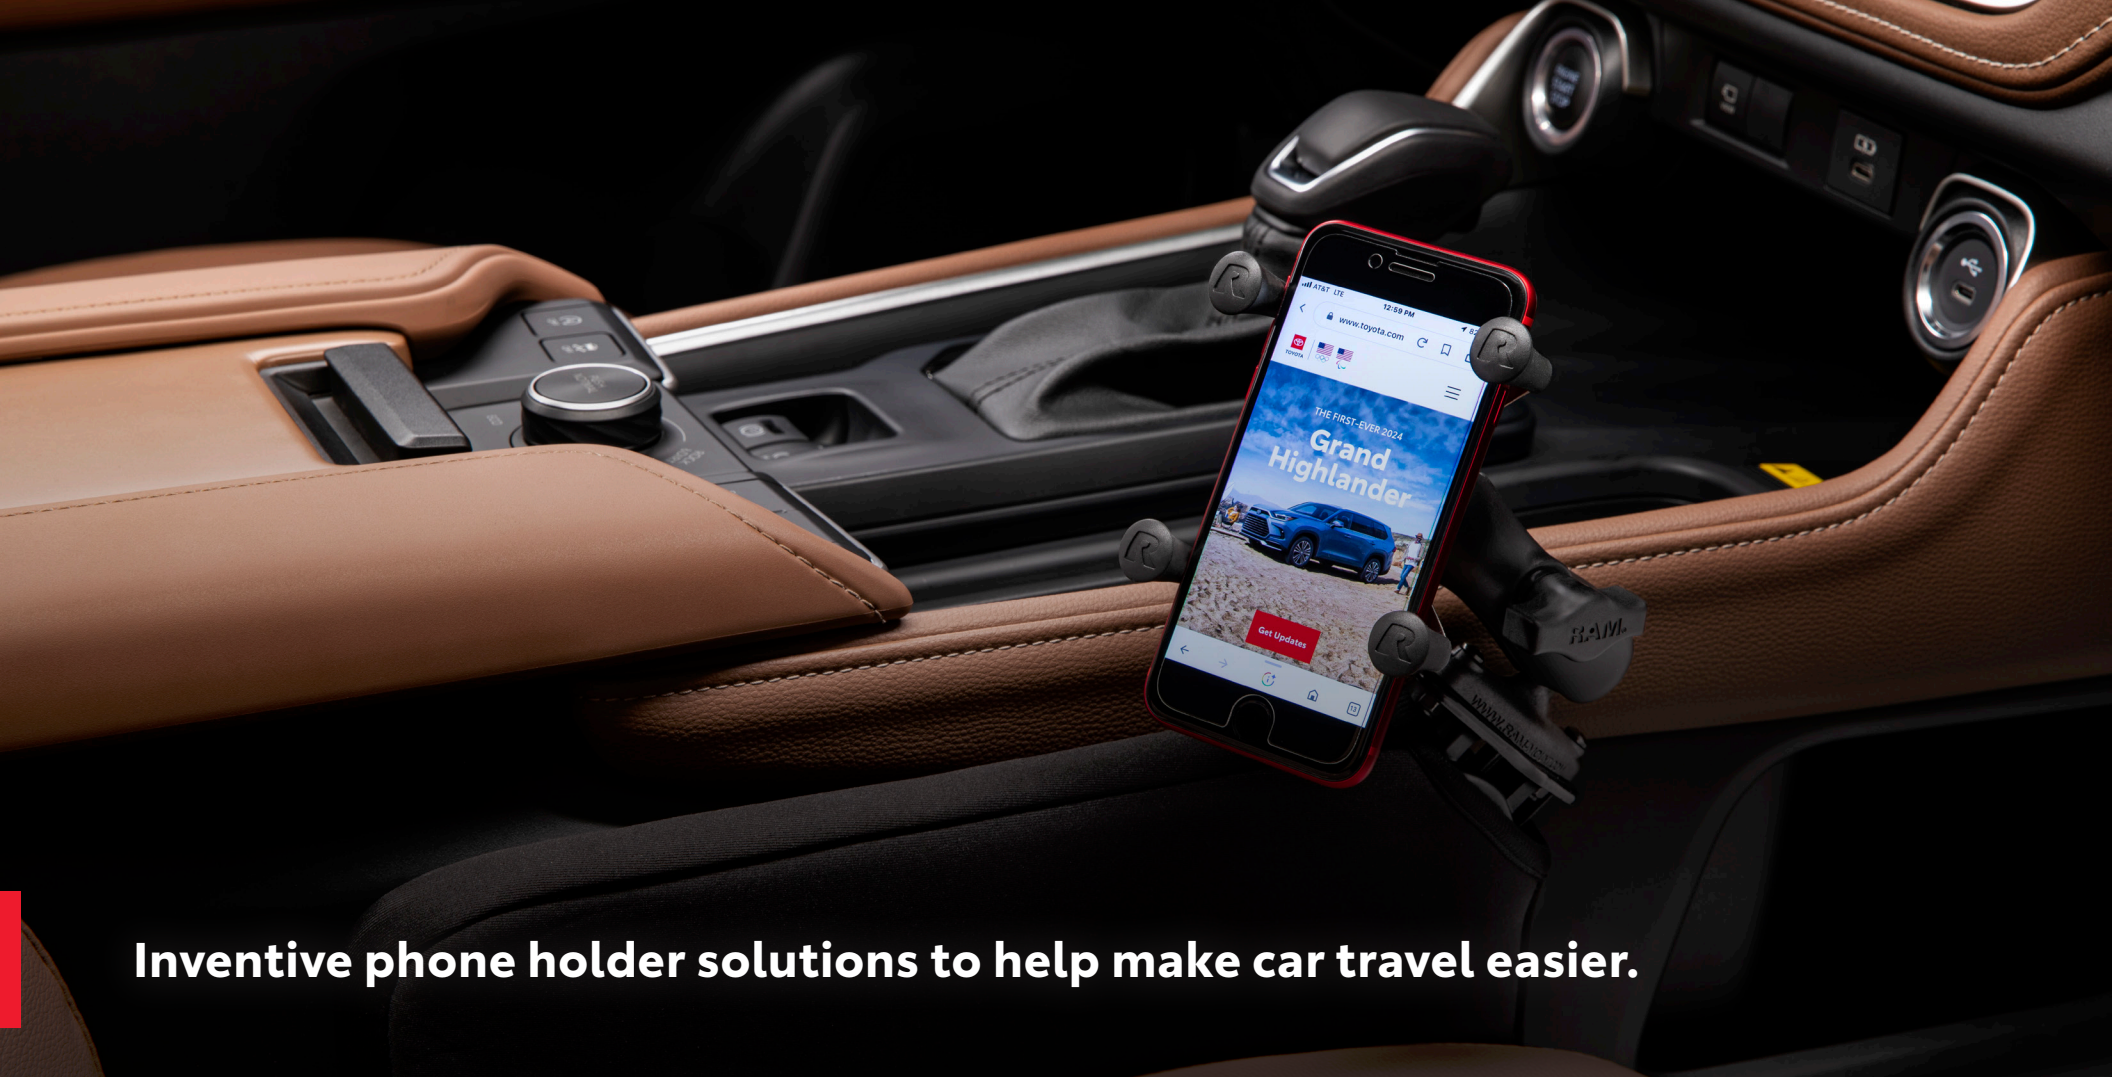

**Inventive phone holder solutions to help make car travel easier.**

**RAM® X-Grip Cup Holder Mount for Phones** features spring-loaded holder with 4 rubber caps for extra holding power and vibration damping. Includes RAM® Stubby weighted cup holder base with rubber fins for stability; fits cup holders 2.6" to 3.5" in diameter.