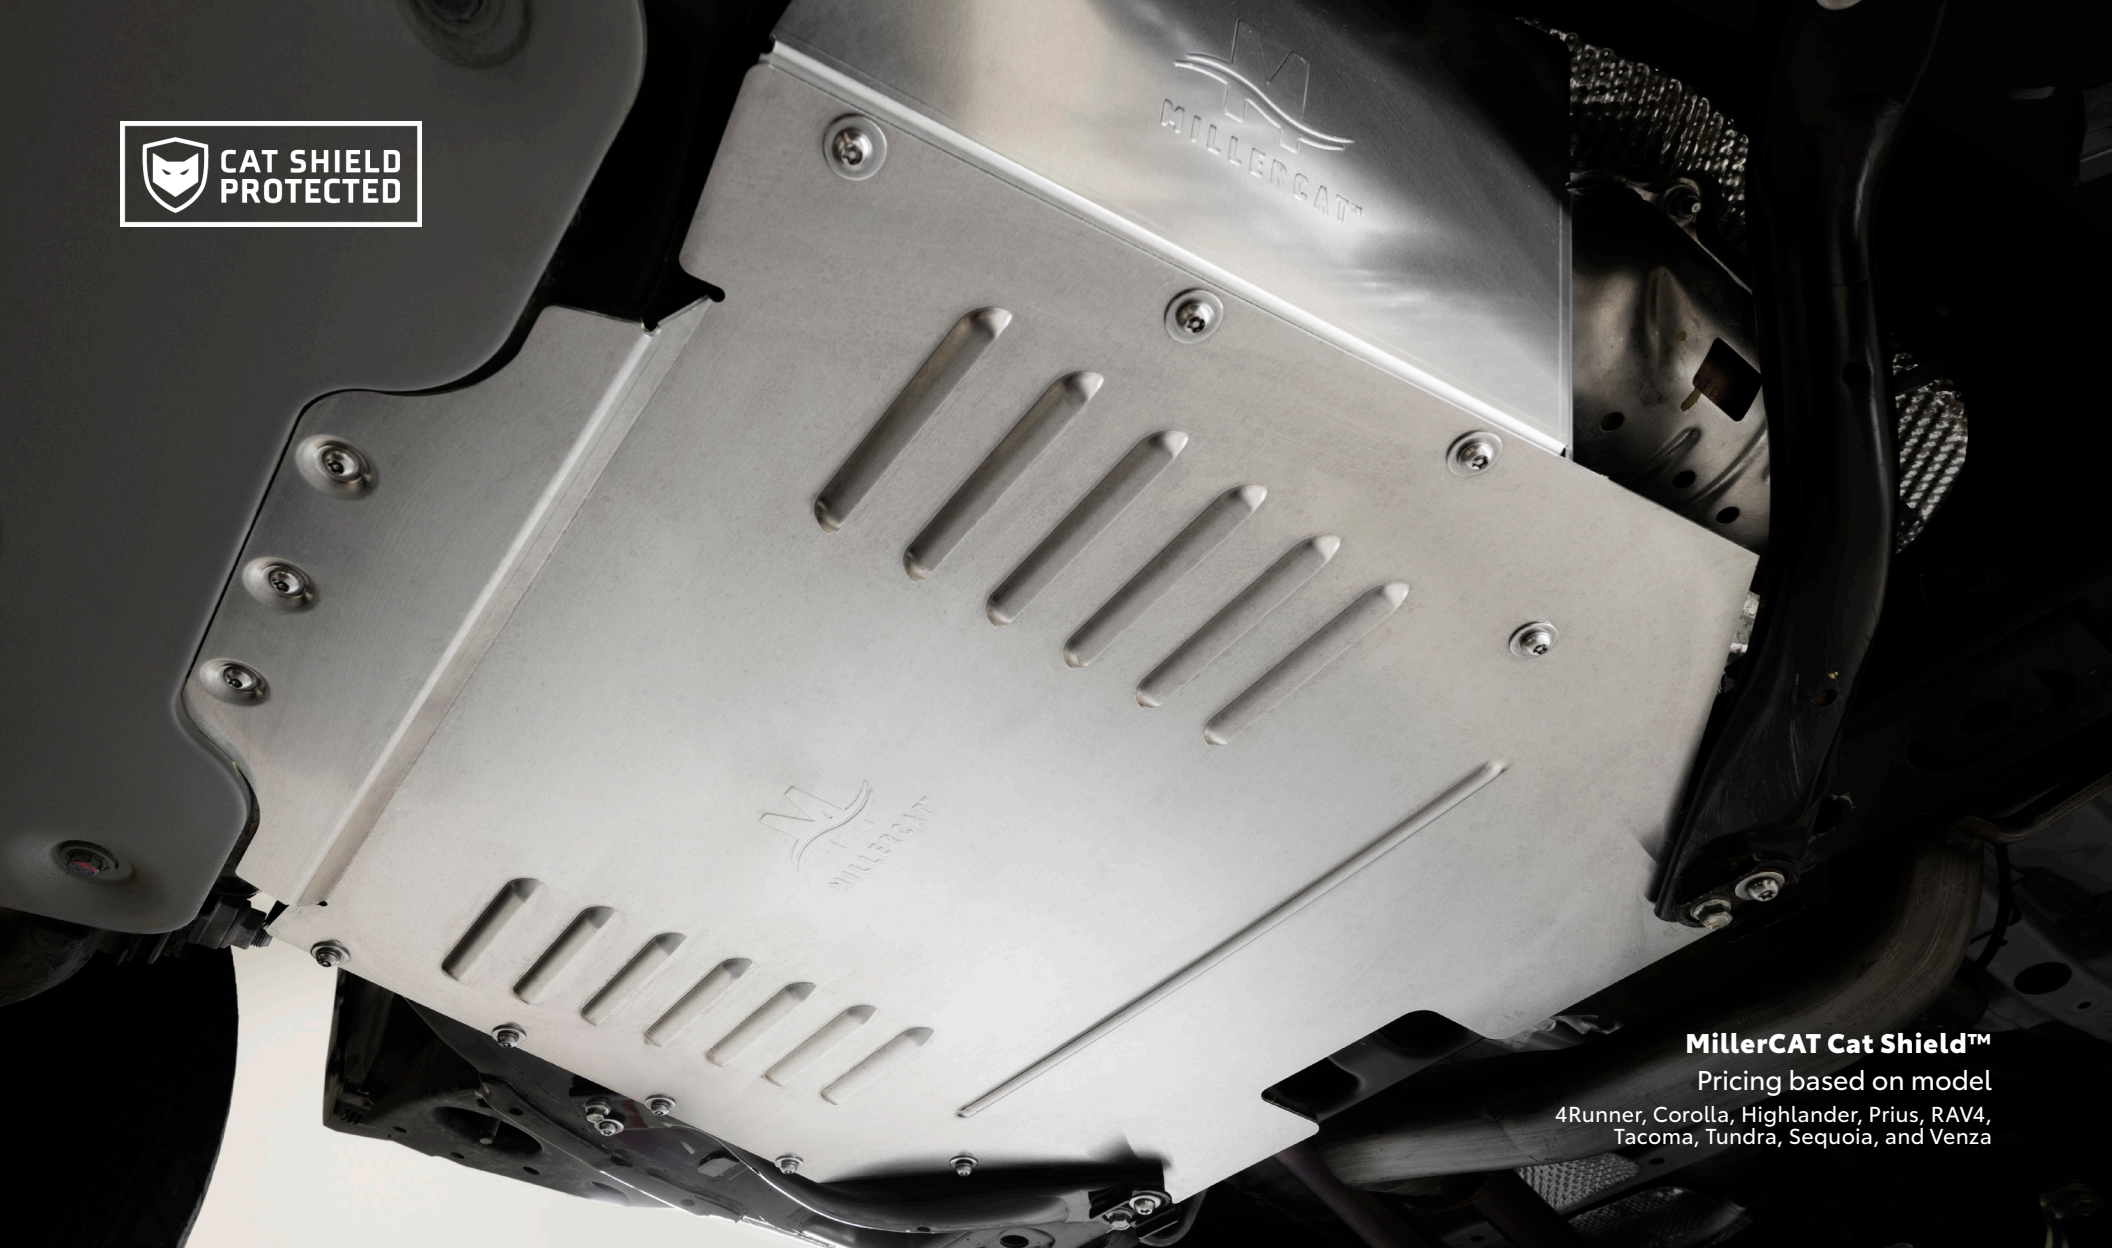

MillerCAT Cat Shield™

Pricing based on model

4Runner, Corolla, Highlander, Prius, RAV4,
Tacoma, Tundra, Sequoia, and Venza

MillerCAT Shields are carefully crafted with stainless steel or aluminum to create a barrier to help protect the vehicle's most vulnerable areas from catalytic converter theft.