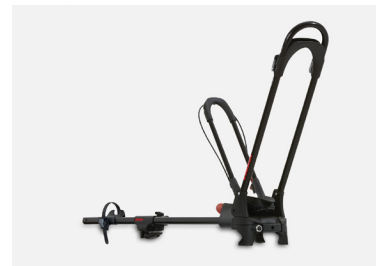

Yakima FrontLoader Rooftop Upright Bike Mount is a versatile, aerodynamic bike mount for your Toyota.
PTN97-89220 MSRP: $249
4Runner TRD Pro Only, Corolla Hatchback, Highlander, Prius, Prius Prime, RAV4, RAV4 Prime, Sequoia, Sienna, Venza

Do not attach a combination of accessories and cargo that exceeds roof loading capacity of your vehicle. See the Owner's Manual for roof loading capacities and limitations.

Accessories shown are not designed, manufactured, evaluated or warranted by Toyota. See brand accessory website for each accessory's warranty. Pricing shown is based on suggested retail pricing. See your local Toyota dealer for actual installed pricing and availability.