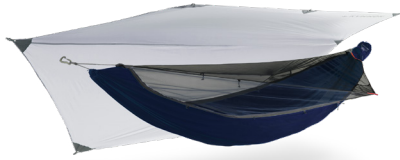

Kammok Mantis is an all-in-one hammock tent created to provide comfort, protection, and adaptability to your adventure—featuring a recycled, bluesign® approved hammock body.

PTN0B-00181 (Ember Orange), PTN0B-00183 (Midnight Blue), PTN0B-00185 (Pine Green) MSRP: $269.95
Sienna, Tundra, Tacoma, Highlander, Grand Highlander, Sequoia, RAV4, RAV4 Prime, Corolla Cross, 4Runner, Venza