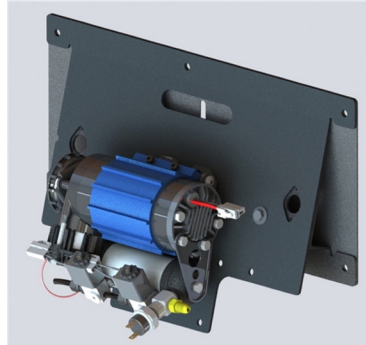

## 4X4 ACCESSORIES

**ARB On-Board Air Compressor** is made of high-grade, light-weight material, with impressive flow rate.

**PTN89-35220** MSRP: **\$358.00**  
Tacoma

**ARB On-Board Air Compressor Mounting Bracket** offers a reliable bracket system to integrate the ARB Compressor.