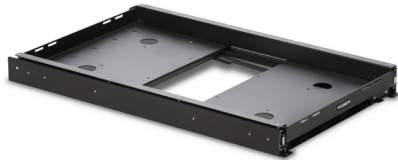

The **Dometic CFX3 SLD75 Fridge Slide** is designed to allow easy access to your CFX3 75 powered cooler from the back of your truck, SUV, trailer, or RV.

PTN97-00238 MSRP: $399.99
4Runner, Highlander, Tacoma, Tundra