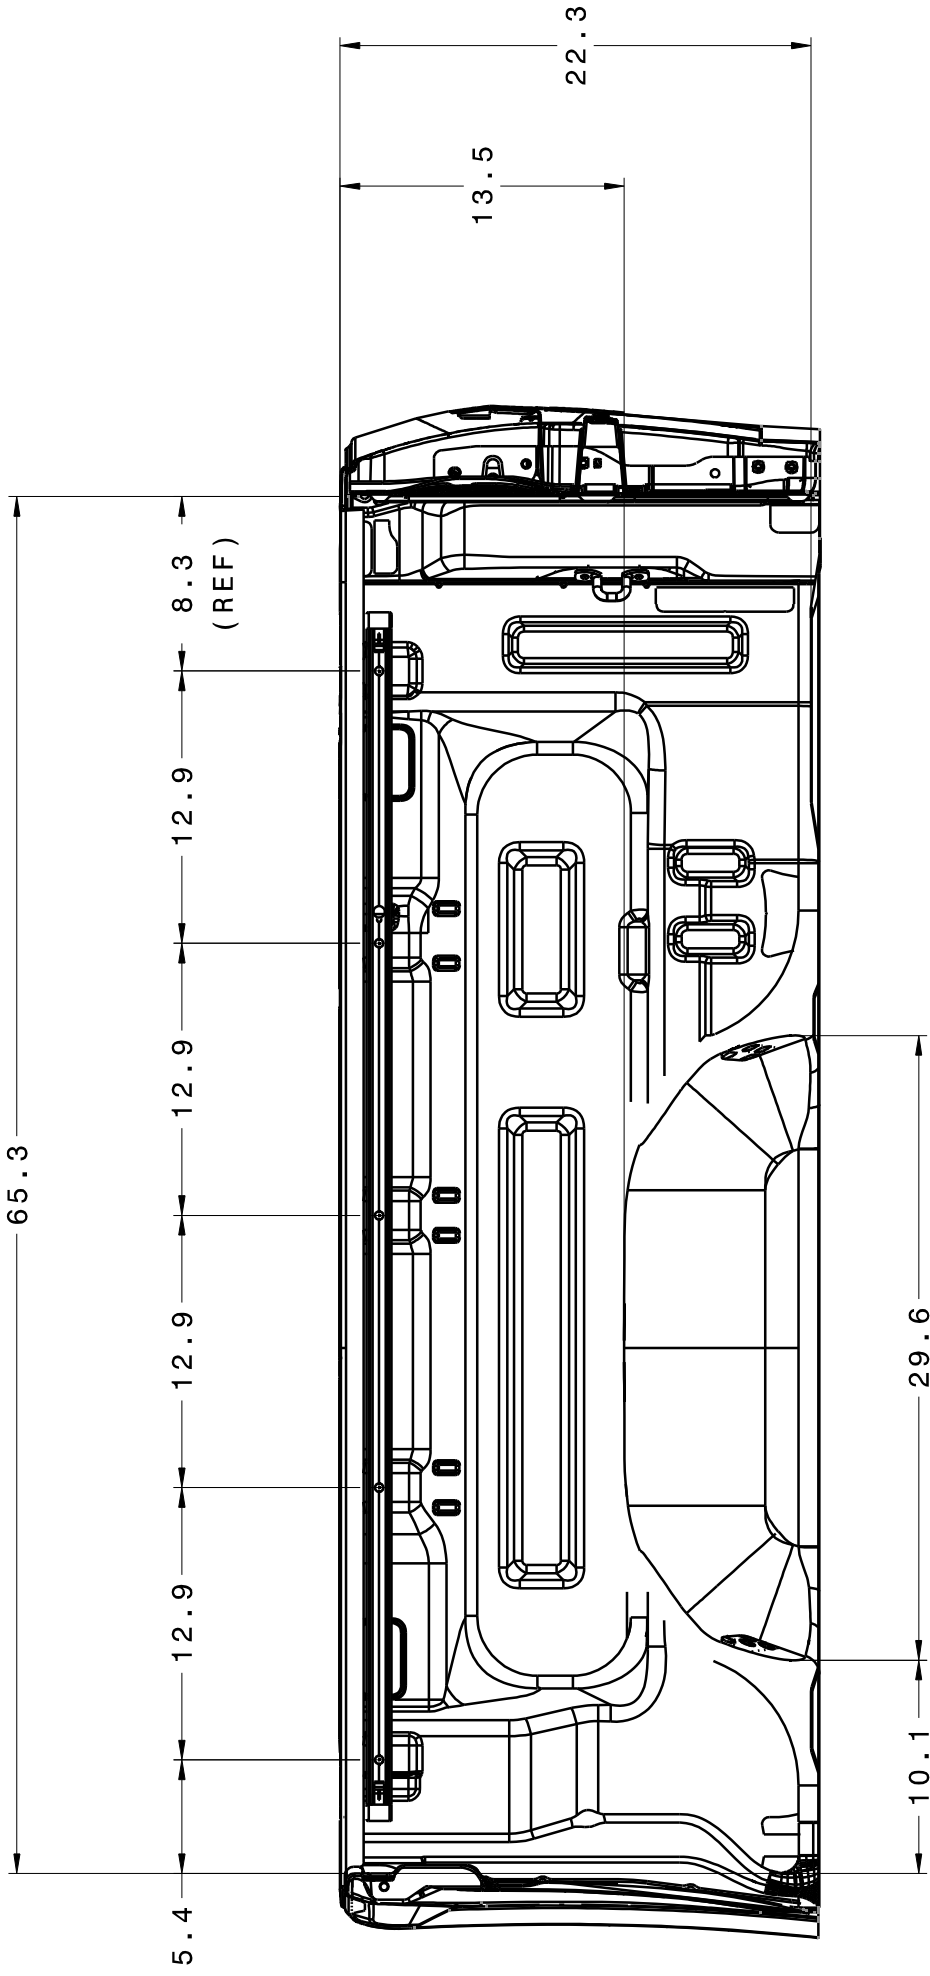

2007 TUNDRA BED INNER SIDE WALL - STANDARD BED

2007 TUNDRA BED INNER SIDE WALL - LONG BED

2007 TUNDRA BED INNER SIDE WALL - SHORT BED