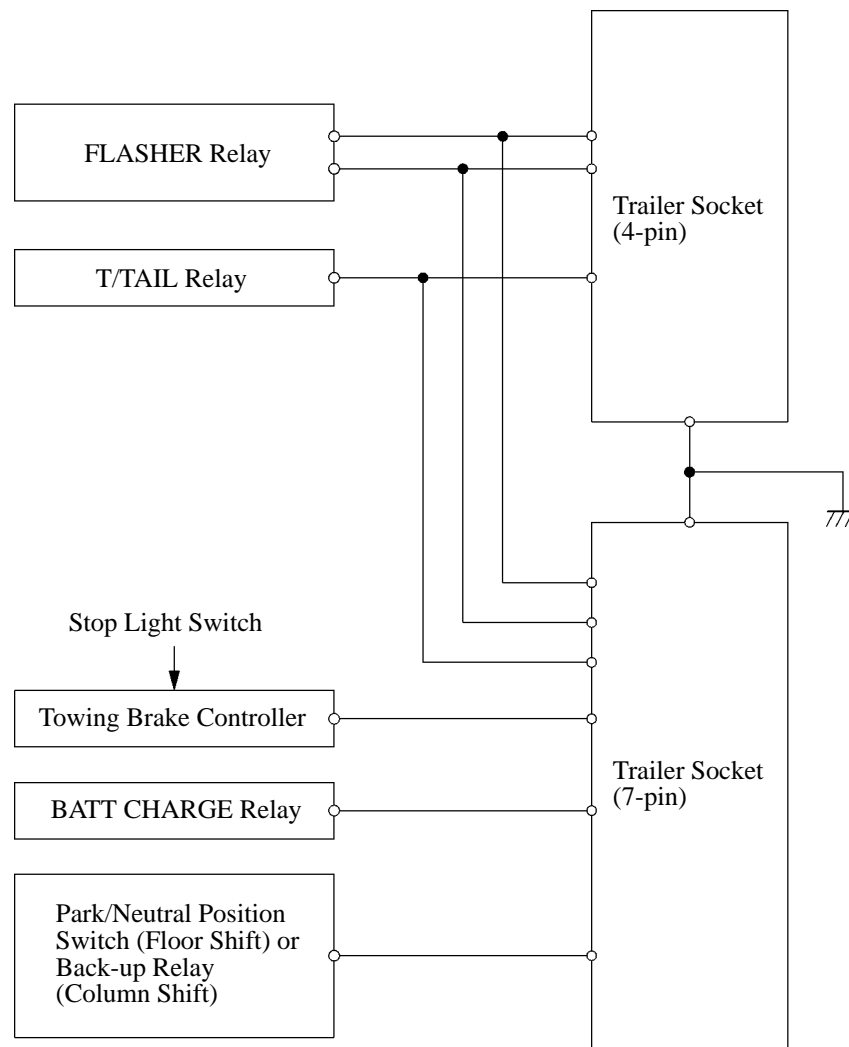

TOWING CONVERTER

DESCRIPTION

A towing converter that supplies power to the trailer lights when towing a trailer is available on the following models:

×: Standard OP: Option -: Not Available

Engine	1GR-FE	2UZ-FE/3UR-FE			
Cab	Regular/Double	Regular	Double		
Deck	Standard/Long	Standard/Long	Standard	Long	
Towing Converter	4-pin	×	×	×	×
	7-pin	-	OP	OP	×

SYSTEM DIAGRAM

■ LAYOUT OF MAIN COMPONENTS

04E0BE137Z