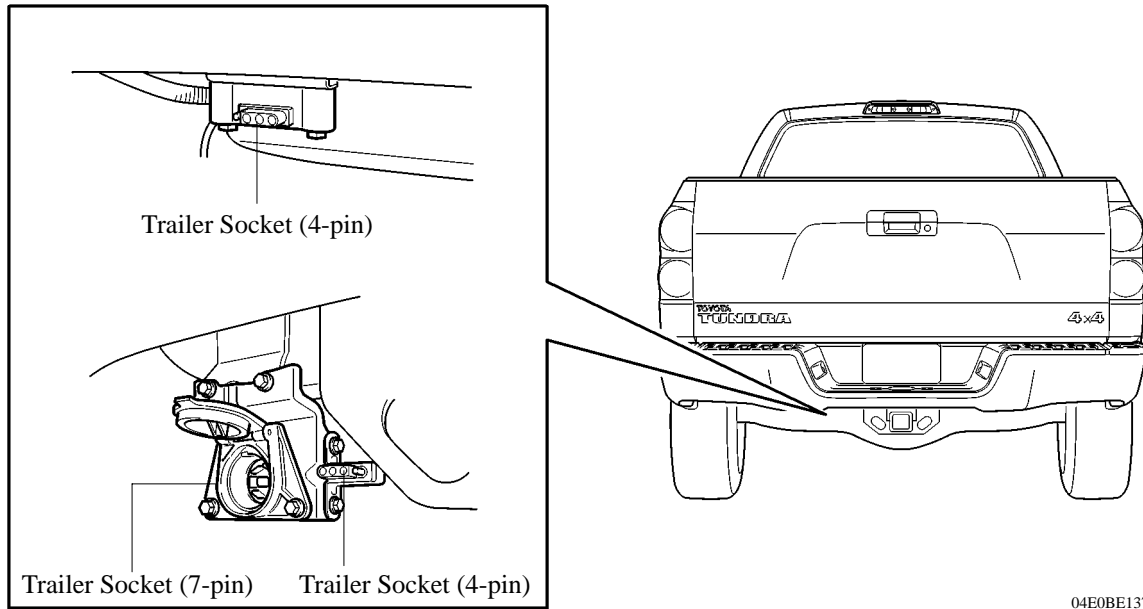

■ LAYOUT OF MAIN COMPONENTS

04E0BE137Z