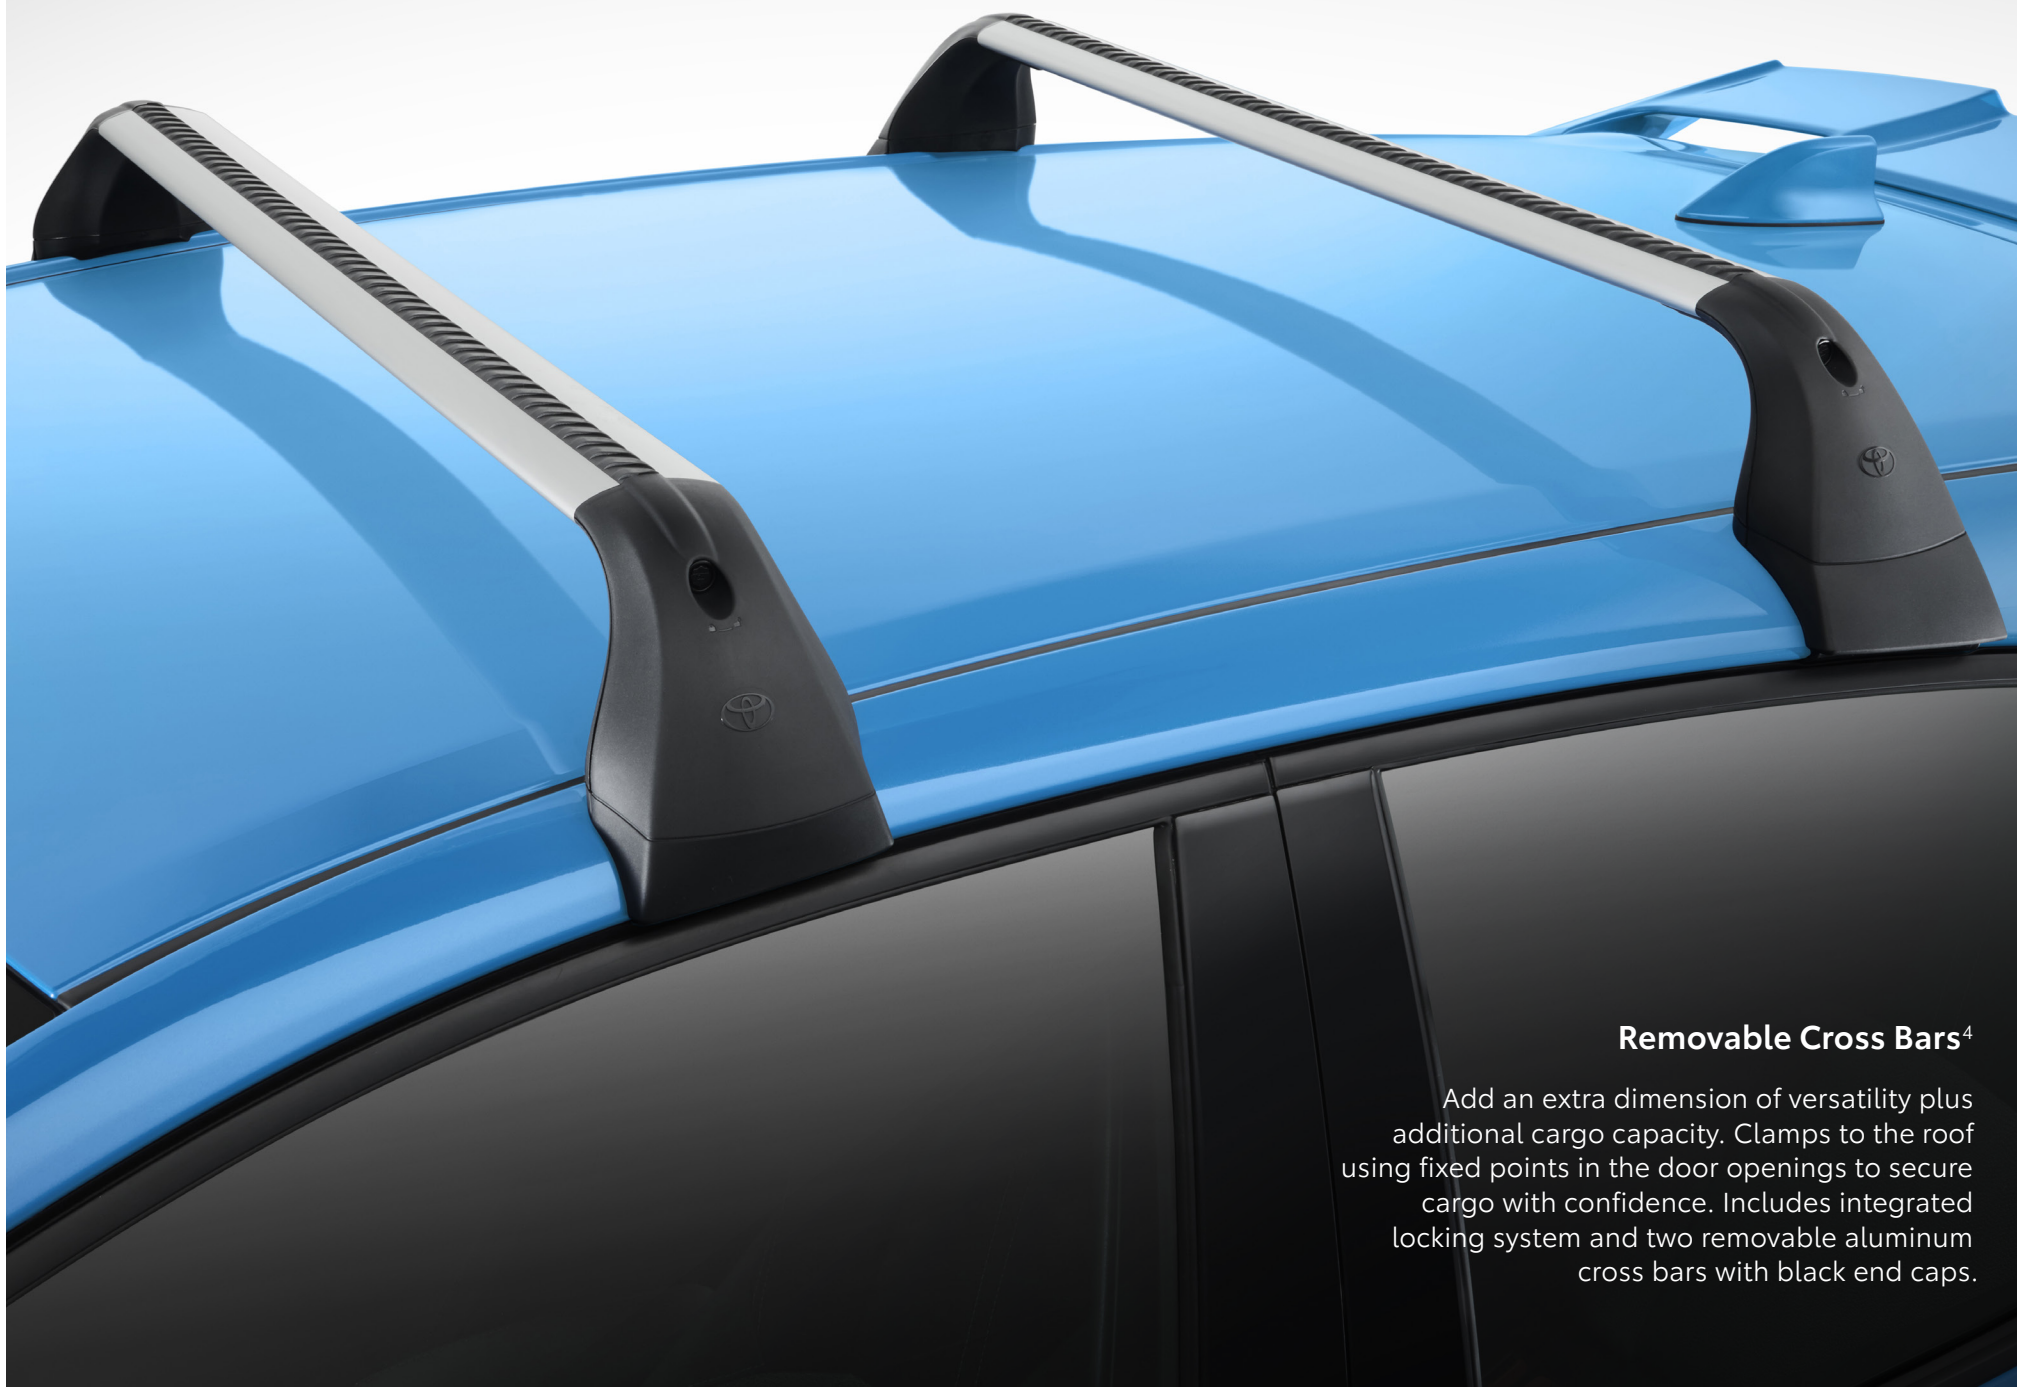

Removable Cross Bars⁴

Add an extra dimension of versatility plus additional cargo capacity. Clamps to the roof using fixed points in the door openings to secure cargo with confidence. Includes integrated locking system and two removable aluminum cross bars with black end caps.