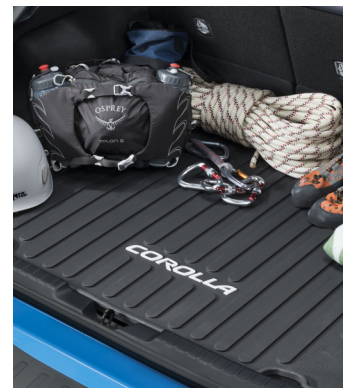

ACCESSORIES

2020 Corolla Hatchback

Open up a new world of driving.

Your Corolla Hatchback can deliver even more driving pleasure with Genuine Toyota accessories—the only accessories designed and manufactured to meet Toyota's exacting quality standards.

Universal Tablet Holder⁷

Compatible with virtually all multimedia devices, it holds your tablet, phone, and music or video player in place.

- Installs and removes in seconds—no tools required
- Durable construction with spring-loaded arms to hold your device in place
- Adjustable pivot/tilt enables passengers to view their device at eye level