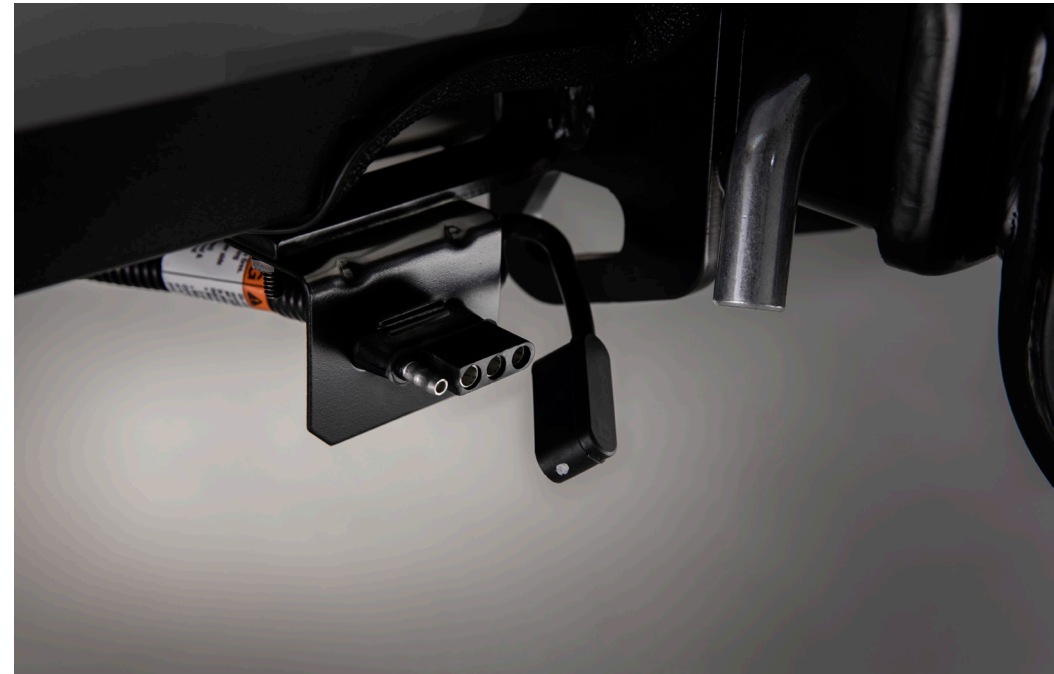

- Designed, engineered and built to meet Toyota's exacting quality standards
- Helps accommodate the RAV4 maximum tow rating
- Optimized placement provides precise drop/rise to maintain vehicle departure angle
- The Trailer Ball Mount is included with the Tow Hitch Receiver

Exhaust Tip - Black Chrome

Finish off the RAV4's bold style with this shiny exhaust tip.

- Constructed of polished, corrosion-resistant single-walled 304 stainless steel
- Easy bolt-on installation; no cutting, drilling, or welding

Towing Wire Harness³

The Wire Harness is designed to be used with tow hitch receiver.

- Helps complete the connection between the vehicle's tow hitch receiver and trailer
- Provides a 4-pin connector located on the trailer hitch to provide power to your trailer's brake lights, turn signals, and taillights
- Features a converter assembly, fusing, cables, and connectors all specifically designed to work with the existing electrical system