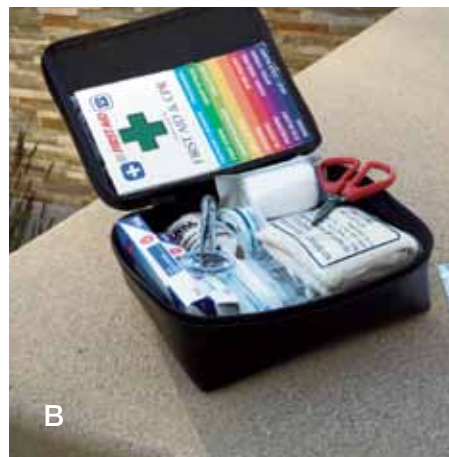

Interior Accessories

Ashtray Cup (A) This convenient, self-contained ashtray cup fits snugly inside the cupholder.

- Hinged lid helps minimize odors and flyaway ashes
- Easy to empty and clean

First Aid Kit (B) Be prepared for life's little emergencies.

- Soft-sided kit includes insect-sting pads, bandages, scissors, two emergency blankets and more
- VELCRO® brand mounting strips help the kit remain firmly in place

Emergency Assistance Kit (C) Don't let small issues stop you in your tracks.

- Kit includes booster cables, stainless steel multipurpose tool, survival blanket, gloves, flashlight, tire pressure gauge and bungee cord
- Kit exterior features a reflective warning triangle and trim to alert other drivers to your vehicle

toyota.com/accessories