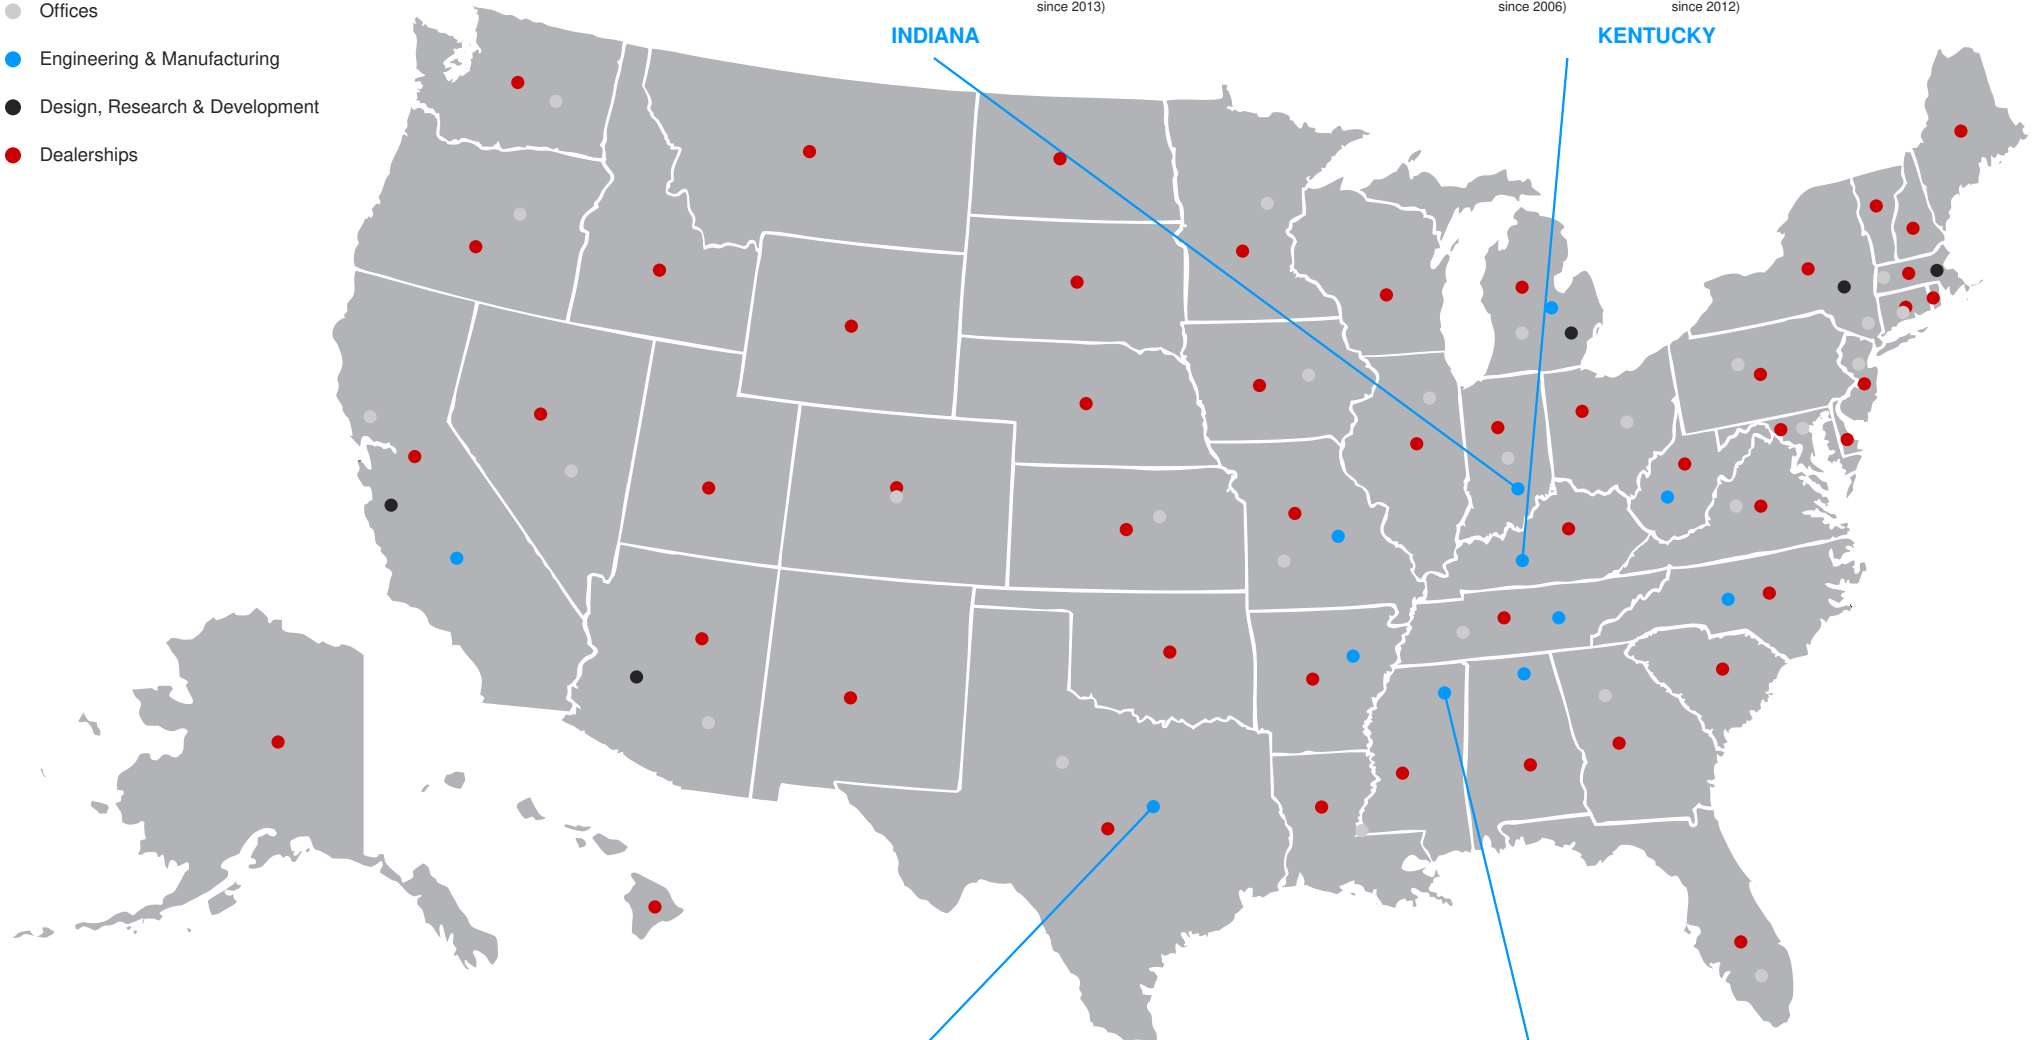

2019 TOYOTA OPERATIONS BY STATE

UNITED STATES

Dots represent category presence within a state and not quantity of location.

- Offices
- Engineering & Manufacturing
- Design, Research & Development
- Dealerships

Sienna
since 1997
(in IN since 2003)

Sequoia
since 2000

Highlander
since 2009
(Highlander Hybrid in IN since 2013)

RAV4 Hybrid
since 2020

Camry
since 1988
(Camry Hybrid in KY since 2006)

Avalon
since 1994
(Avalon Hybrid in KY since 2012)

Lexus ES 350
since 2015

Tacoma
since 1991
(in TX since 2010)

Tundra
since 1998
(in TX since 2006)

Corolla
since 1986
(in MS Since 2011)