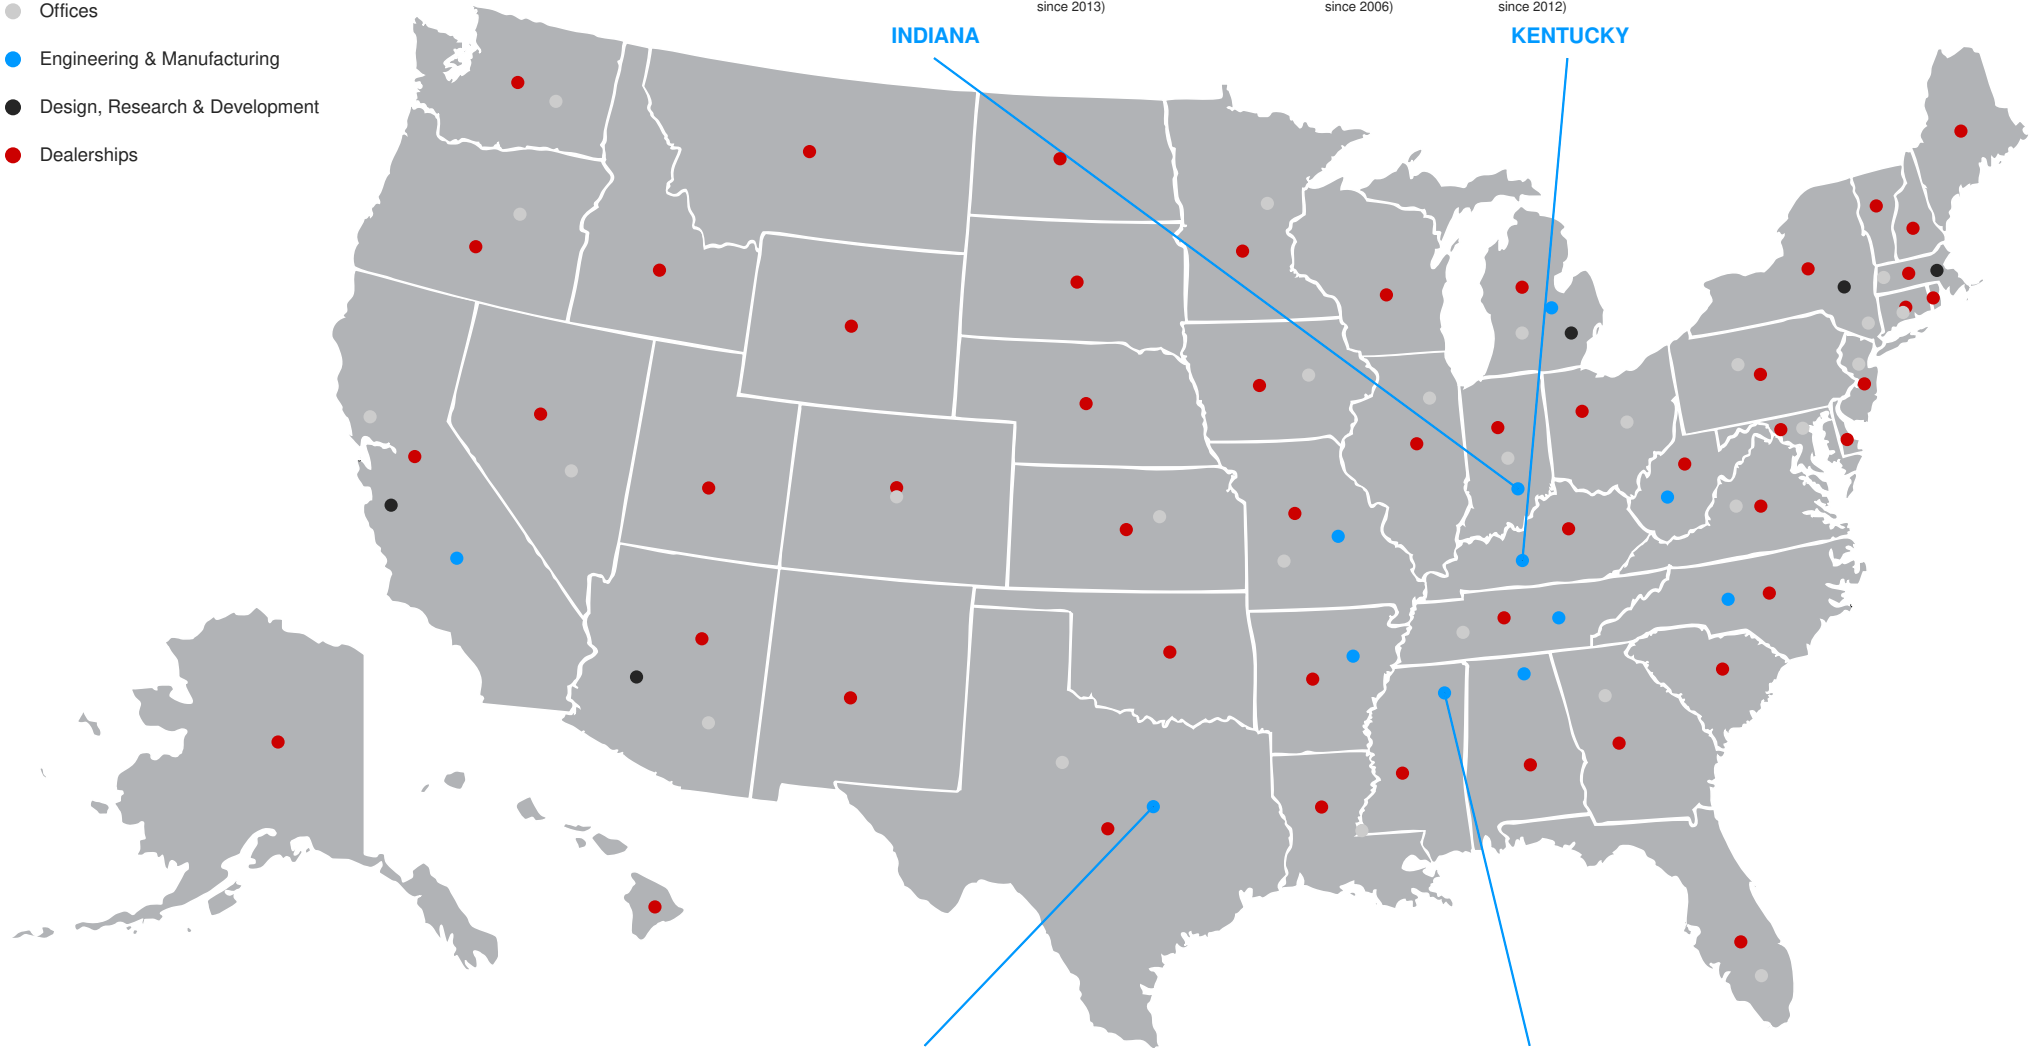

2018 TOYOTA OPERATIONS BY STATE

UNITED STATES

Dots represent category presence within a state and not quantity of location.

- Offices
- Engineering & Manufacturing
- Design, Research & Development
- Dealerships

Sienna
since 1997
(in IN since 2003)

Sequoia
since 2000

Highlander
since 2009
(Highlander Hybrid in IN since 2013)

Camry
since 1988
(Camry Hybrid in KY since 2006)

Avalon
since 1994
(Avalon Hybrid in KY since 2012)

Lexus ES 350
since 2015

INDIANA

KENTUCKY

TEXAS

MISSISSIPPI

Tacoma
since 1991
(in TX since 2010)

Tundra
since 1998
(in TX since 2006)

Corolla
since 1986
(in MS Since 2011)